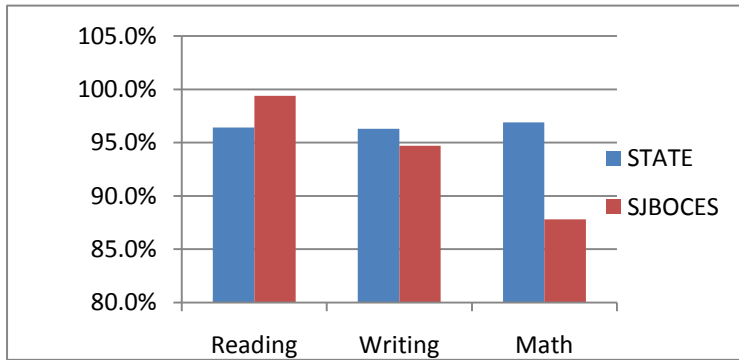

Scoring Proficient and Advanced by Strength Area

	Reading	Writing	Math
STATE	96.4%	96.3%	96.9%
SJBOCES	99.4%	94.7%	87.8%