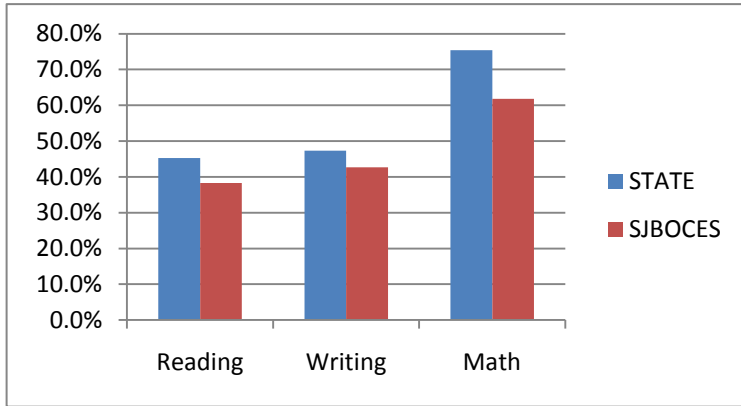

SJBOCES and STATE 2009

Scoring Advanced by Strength Area 2009

	Reading	Writing	Math
STATE	45.3%	47.3%	75.4%
SJBOCES	38.3%	42.7%	61.8%

Scoring Advanced by Strength Area 2008

	Reading	Writing	Math
STATE	48.4%	49.0%	75.6%
SJBOCES	51.5%	48.7%	75.3%